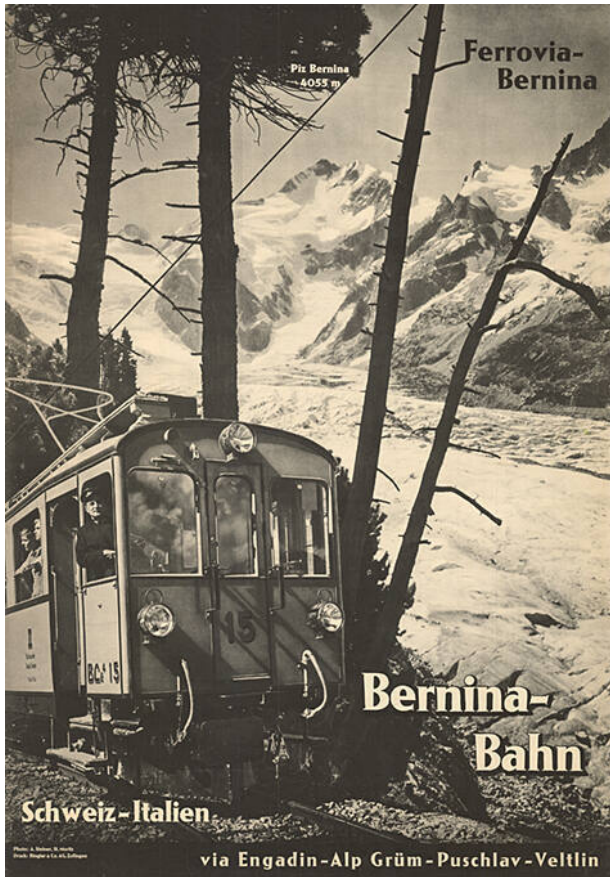

Basic Detail Report - Basel Poster Collection

Bernina-Bahn

Primary Maker

Albert Steiner

Date

[1930]

Medium

Tiefdruck

Dimensions

128 × 90.5 cm

Object number

CH-000957-X:42383

Terms

Eisenbahn / SBB